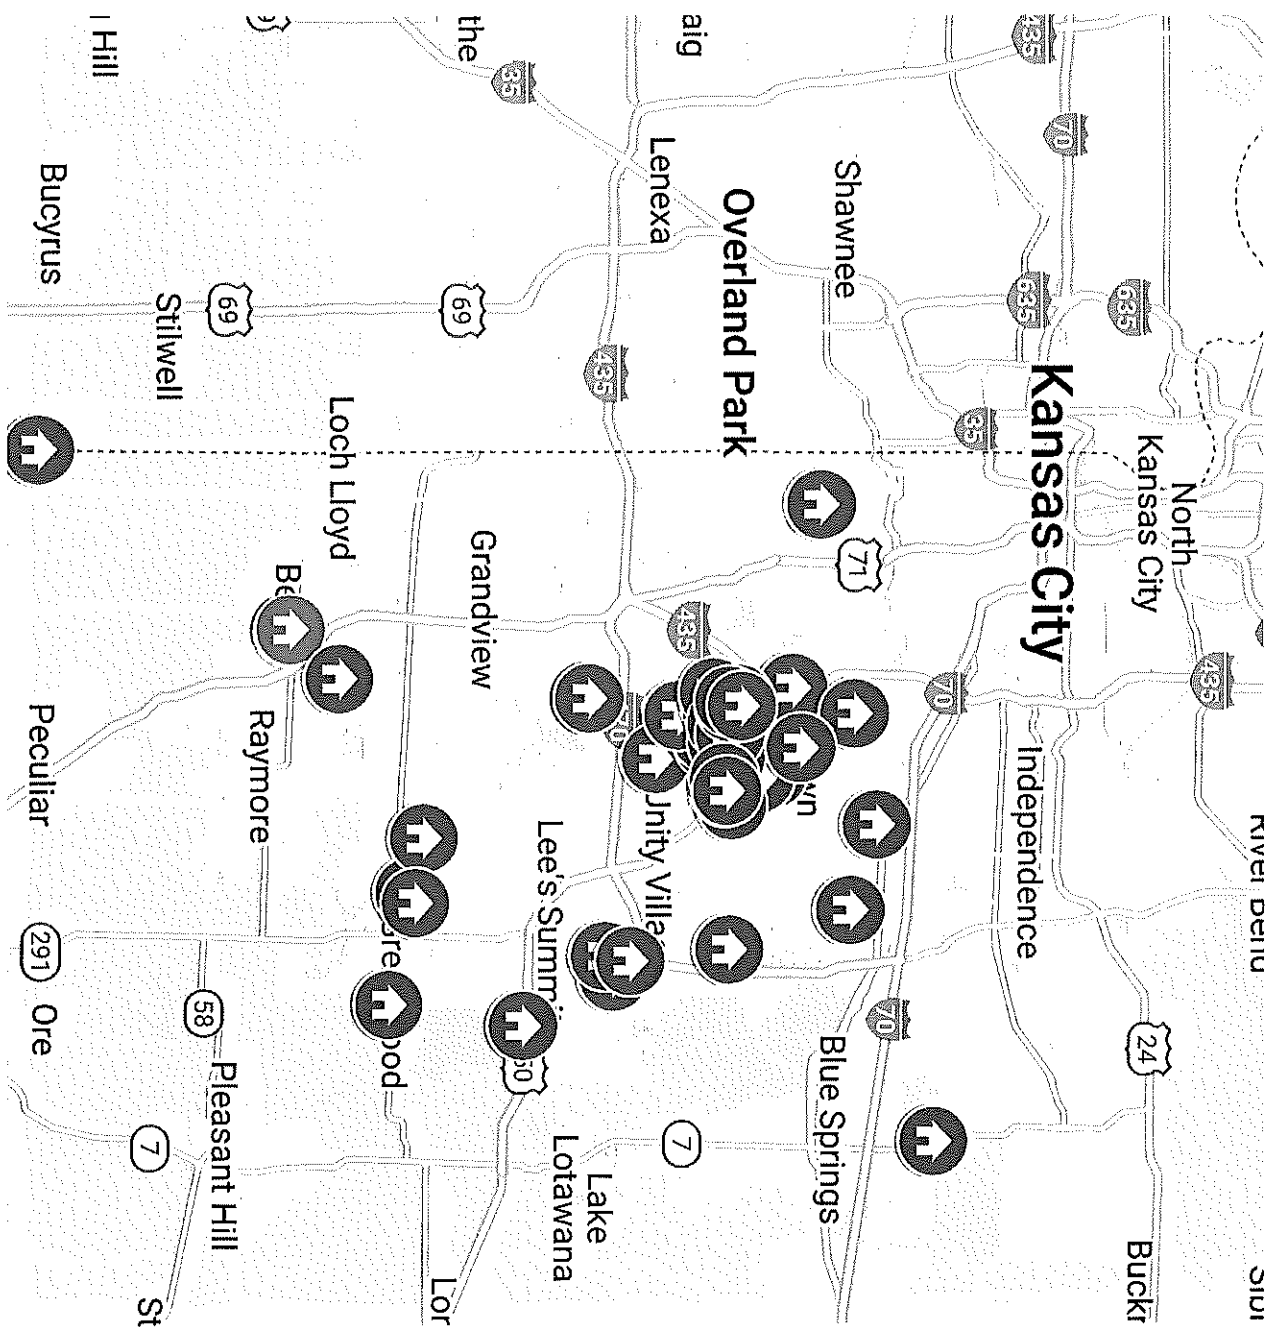

# Active Member Map - SVBC

SVBC - active member & attender

Location

- ✚ Spring Valley Baptist Church
- 🏠 9618 E 89th St
- 🏠 107 Bernard Dr
- 🏠 403 NE Lincoln St
- 🏠 10320 Bannister Rd
- 🏠 10820 Gregory Ln
- 🏠 1701 SE Oldham Pkwy
- 🏠 111 Bernard Dr
- 🏠 7301 Harvard Ave
- 🏠 9713 E 84 St
- 🏠 6440 Blue Ridge Cutoff
- 🏠 1034 NE Deerbrook Terrace
- 🏠 9403 E 85 St
- 🏠 1098 NE Independence Ave
- 🏠 9204 E 65th Terrace

 Temple Heights Manor

 3417 SW Lois Ln

 7949 Blue Ridge Blvd

 12801 East 48th St S

 8204 E 83 Terrace

 7808 Elm Ave

 10124 E 79 Terrace

 602 Chestnut St

 9701 E 81st St

 8020 Tennessee Ave

 3205 SW Laura Ct

 8214 S Megan Dr

 8115 Manning Ave

 712 N Bates Ave

 7911 Maple Ave

 8704 E 80th Terrace

 12200 Frost Rd

 6505 Overton Ave

 7806 Spring Valley Rd

 7949 Blue Ridge Blvd

 422 E 63rd Terrace

 7000 SW 30th St